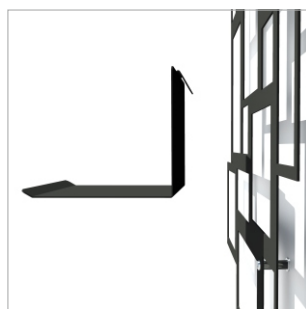

Flower tablet
Weight 0,6 kg

FLORA Wilh. Förster
GmbH & Co. KG

Schmidtsiepen 3
58553 Halver
Germany

Phone +49 (0)2353 9117-0
Fax +49 (0)2353 9117-17
E-Mail info@flora.biz
Internet www.flora.biz