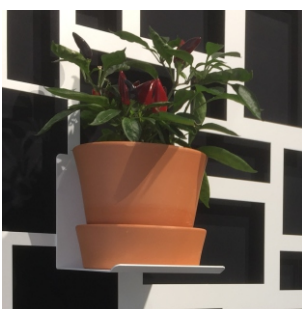

Flower tablet
Weight 0,6 kg

FLORA Wilh. Förster
GmbH & Co. KG

Schmidtsiepen 3
58553 Halver
Germany

Phone +49 (0)2353 9117-0
Fax +49 (0)2353 9117-17
E-Mail info@flora.biz
Internet www.flora.biz