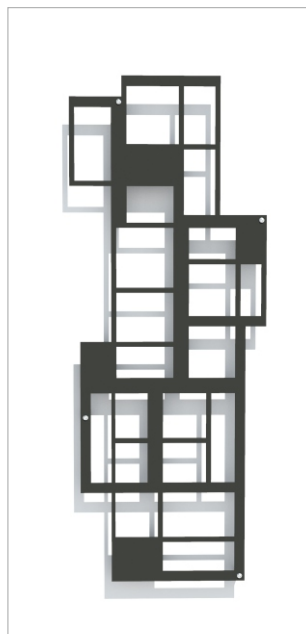

L.A.

Michael Koenig 2018

FLORA

Art trellis, modular system,
zinc plated sheet metal,
powder coated black, with
assembly kit

L.A.
Weight 1,4 kg