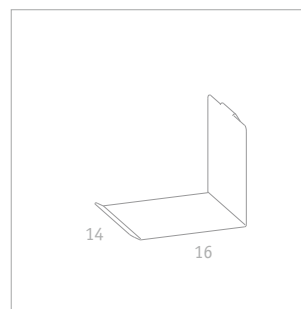

L.A.

Michael Koenig 2018

FLORA 

L.A. structure is a strict geometric shape. In an extremely playful way, Michael Koenig has combined this tension in a product which harmonises function and shape in ways no others can. It is not only the plant which climbs up the supporting grid – the product itself appears to be ascending the wall. On the little tablets trays plants in standard pots can alive the natural structure as well, for example for indoor use with herbs in a kitchen or entrance area. The trays can be hooked at each straight position.

L.A.
Weight 1,4 kg

Flower tablet
Weight 0,6 kg

FLORA Wilh. Förster
GmbH & Co. KG

Schmidtsiepen 3
58553 Halver
Germany

Phone +49 (0)2353 9117-0
Fax +49 (0)2353 9117-17
E-Mail info@flora.biz
Internet www.flora.biz