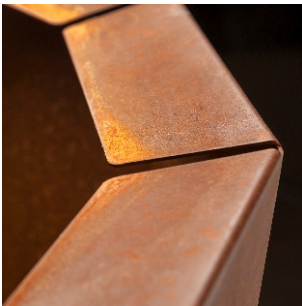

Iris

Michael Koenig 2014

FLORA 

With its twelve extensive segments, Iris reinterprets the rounded and conical shape of a classic planter. Iris is not only predestined for entrance or portal areas. The impressive size and proportions of this planter underline the large areas and long lines of contemporary architecture. Various planting inserts are available, for indoor or outdoor use, as appropriate.

Planter, Corten steel or galvanized sheet metal, powder-coated, various planting inserts available for indoor or outdoor use

Iris 1400

FLORA Wilh. Förster
GmbH & Co. KG

Schmidtsiepen 3
58553 Halver
Germany