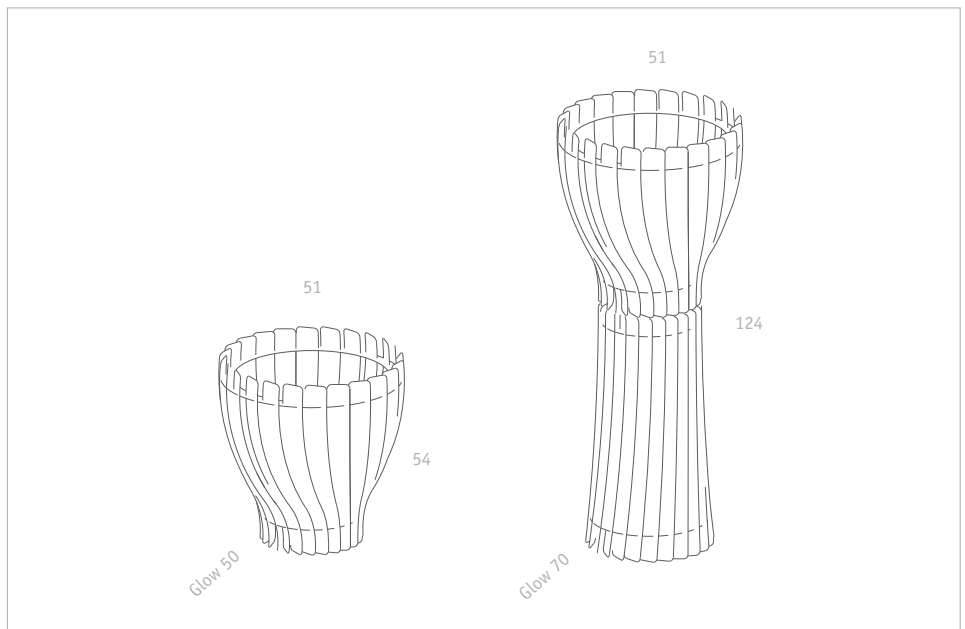

Glow

Eva Schildt 2009

FLORA 

In creating Glow, Eva Schildt produced a family of different-sized fire cages for a wide range of uses. All models give off a warm, soft light, while the shape of the lamellas conjures up fascinating shadows. When placed on tables, windowsills or in the entrance to a house, the members of FLORA's Glow family create an inviting scenario of lighting for events, in the catering trade, or in private homes. Candles, wood, or torch inserts provide the light.

Glow

Eva Schildt 2009

Fire cage, hot-dip galvanised steel, ash pan insert, optional pillar

Hot-dip galvanised